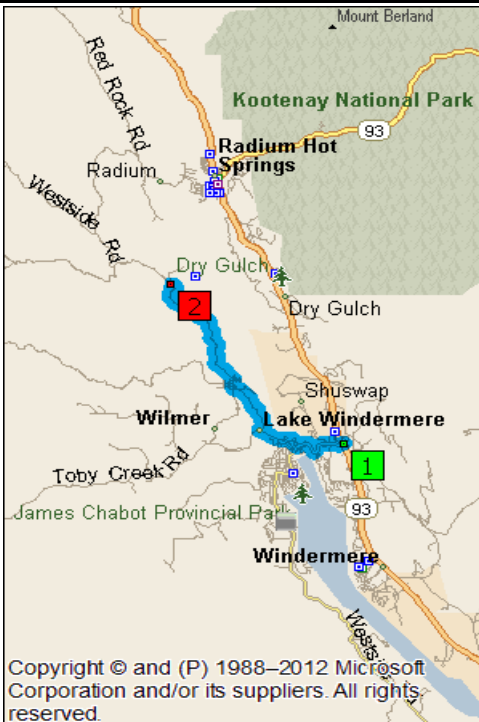

CMA WESTERN NATIONAL RALLY

AUGUST 13-16, 2020

INVERMERE, BC

Copyright © and (P) 1988–2012 Microsoft Corporation and/or its suppliers. All rights reserved.

Map Legend

- 1 Invermere
- 2 Horsethief Hideout
- Look for signs to Rally

Horsethief Hideout
8250 Westside Road,
Invermere, BC,
Canada

Come explore the Kootenay's at the CMA Western National Rally. Rides, Bike Games, Camping, Food & Fellowship.

Rally check in starts Thursday August 13 6 PM
Rally finishes after service Sunday August 16 10AM